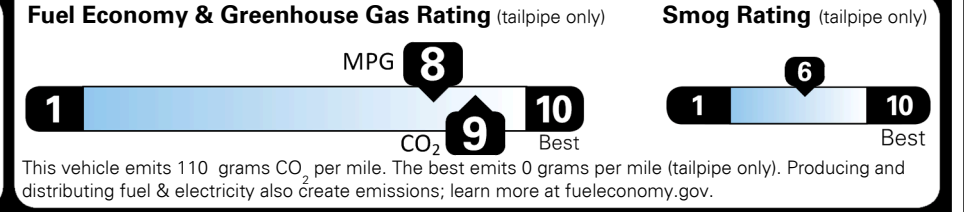

TOTAL ADDITIONAL WEIGHT: 13.5

EPA DOT Fuel Economy and Environment

Plug-In Hybrid Vehicle Electricity-Gasoline

You save \$2,000
 in fuel costs over 5 years compared to the average new vehicle.

Annual fuel cost \$1,300

Actual results will vary for many reasons, including driving conditions and how you drive and maintain your vehicle. The average new vehicle gets 29 MPG and costs \$8,500 to fuel over 5 years. Cost estimates are based on 15,000 miles per year at \$3.30 per gallon and \$0.17 per kW-hr. This is a dual fueled automobile. MPGe is miles per gasoline gallon equivalent. Vehicle emissions are a significant cause of climate change and smog.