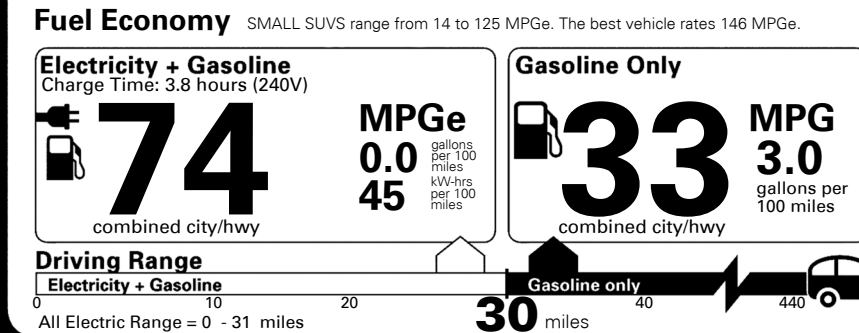

TOTAL ADDITIONAL WEIGHT: 13.5

EPA DOT Fuel Economy and Environment

Plug-In Hybrid Vehicle Electricity-Gasoline

You save \$2,000
 in fuel costs over 5 years compared to the average new vehicle.

Annual fuel cost \$1,300