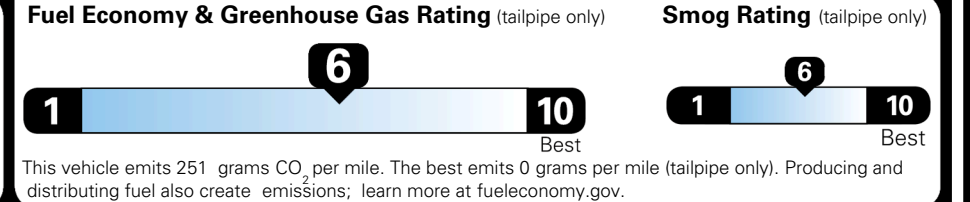

Actual results will vary for many reasons, including driving conditions and how you drive and maintain your vehicle. The average new vehicle gets 29 MPG and costs $8,500 to fuel over 5 years. Cost estimates are based on 15,000 miles per year at $ 3.30 per gallon. MPGe is miles per gasoline gallon equivalent. Vehicle emissions are a significant cause of climate change and smog.

fueleconomy.gov
Calculate personalized estimates and compare vehicles

Smartphone QR Code