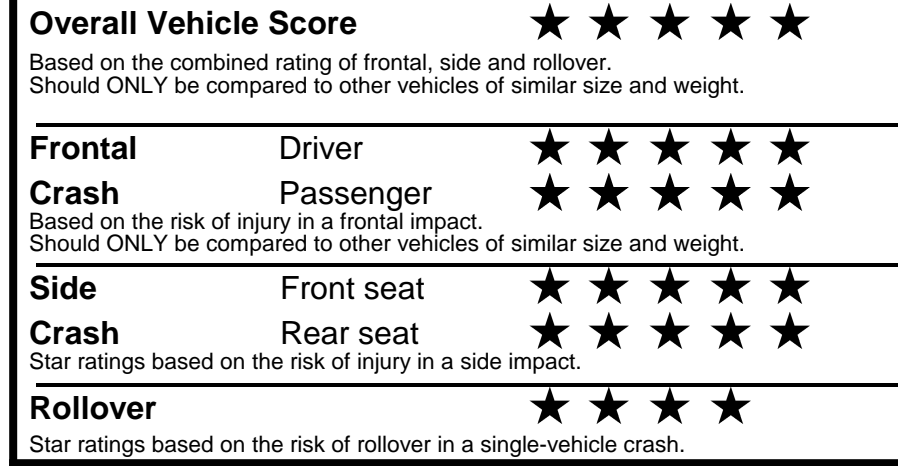

fueleconomy.gov
 Calculate personalized estimates and compare vehicles

Smartphone QR Code

GOVERNMENT 5-STAR SAFETY RATINGS

PARTS CONTENT INFORMATION

FOR VEHICLES IN THIS CAR LINE U.S./CANADIAN PARTS CONTENT: 1 %