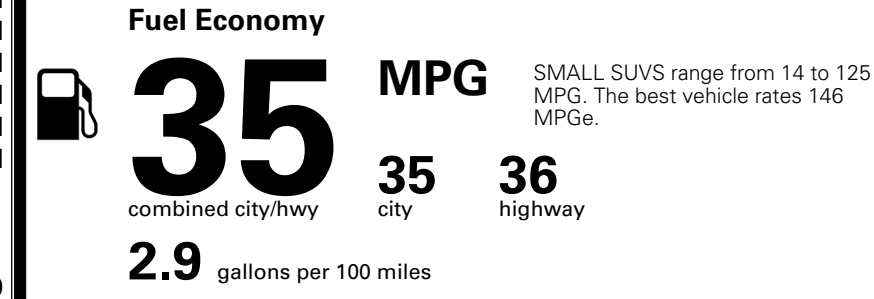

INLAND FREIGHT AND HANDLING

\$ 1,495.00

TOTAL MANUFACTURER'S SUGGESTED RETAIL PRICE ▶

\$ 35,505.00

TOTAL ADDITIONAL WEIGHT: 4.4

EPA DOT Fuel Economy and Environment

Gasoline Vehicle

You save \$1,500
 in fuel costs over 5 years compared to the average new vehicle.