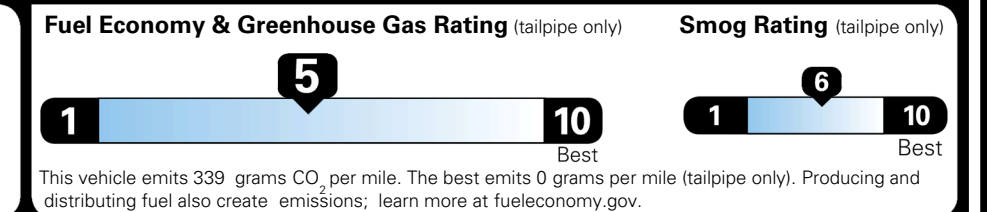

TOTAL ADDITIONAL WEIGHT: 11.0

EPA DOT Fuel Economy and Environment

Gasoline Vehicle

You spend \$1,000 more in fuel costs over 5 years compared to the average new vehicle.

Annual fuel cost \$1,900

Actual results will vary for many reasons, including driving conditions and how you drive and maintain your vehicle. The average new vehicle gets 29 MPG and costs \$8,500 to fuel over 5 years. Cost estimates are based on 15,000 miles per year at \$ 3.30 per gallon. MPGe is miles per gasoline gallon equivalent. Vehicle emissions are a significant cause of climate change and smog.