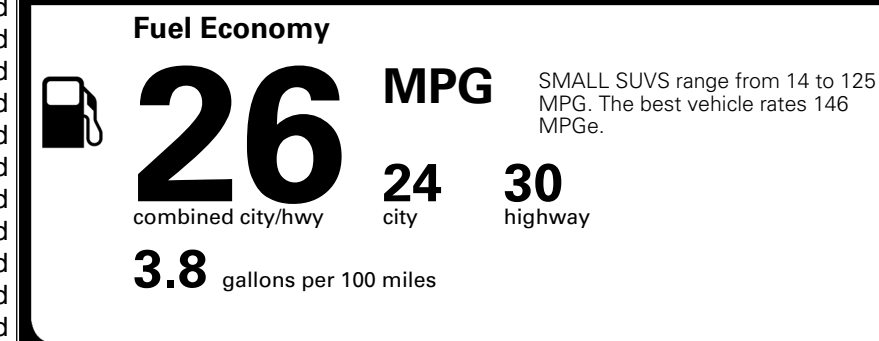

TOTAL ADDITIONAL WEIGHT: 11.0

EPA DOT Fuel Economy and Environment

Gasoline Vehicle

You spend \$1,000 more in fuel costs over 5 years compared to the average new vehicle.

Annual fuel cost \$1,900

Actual results will vary for many reasons, including driving conditions and how you drive and maintain your vehicle. The average new vehicle gets 29 MPG and costs \$8,500 to fuel over 5 years. Cost estimates are based on 15,000 miles per year at \$ 3.30 per gallon. MPGe is miles per gasoline gallon equivalent. Vehicle emissions are a significant cause of climate change and smog.