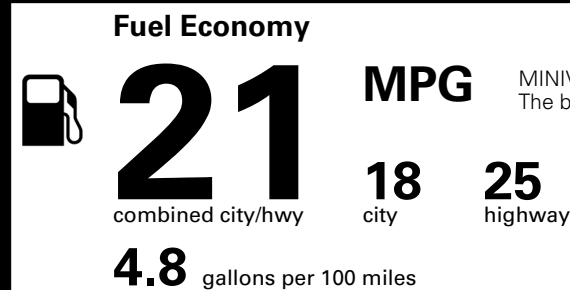

MSRP INCLUDING OPTIONS \$ 42,000.00

INLAND FREIGHT AND HANDLING \$ 1,495.00

TOTAL MANUFACTURER'S SUGGESTED RETAIL PRICE ▶ \$ 43,495.00

TOTAL ADDITIONAL WEIGHT: 10.1

*Additional terms and conditions apply.
 **Kia Connect may be currently unavailable for some Model Year 2022 and newer vehicles sold or purchased in Massachusetts; please see owners.kia.com for more information.
 NOTE: When you purchase this vehicle, Kia America, Inc. collects personal information you provide to the dealership. For information on our collection and use of personal information and your rights, please see our Privacy Policy on www.kia.com.

EPA DOT Fuel Economy and Environment

Gasoline Vehicle

MINIVANS range from 20 to 83 MPG. The best vehicle rates 146 MPGe.

You spend \$3,250 more in fuel costs over 5 years compared to the average new vehicle.