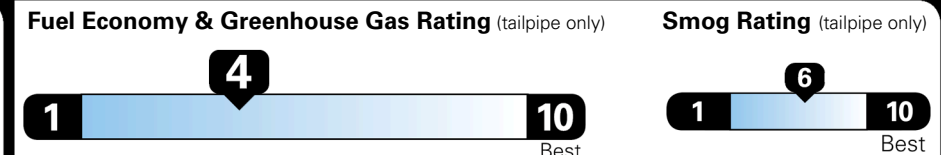

This vehicle emits 428 grams CO₂ per mile. The best emits 0 grams per mile (tailpipe only). Producing and distributing fuel also create emissions; learn more at fueleconomy.gov.

Actual results will vary for many reasons, including driving conditions and how you drive and maintain your vehicle. The average new vehicle gets 29 MPG and costs $8,500 to fuel over 5 years. Cost estimates are based on 15,000 miles per year at $ 3.30 per gallon. MPGe is miles per gasoline gallon equivalent. Vehicle emissions are a significant cause of climate change and smog.

fueleconomy.gov

Calculate personalized estimates and compare vehicles

GOVERNMENT 5-STAR SAFETY RATINGS

Overall Vehicle Score	Not Rated
Based on the combined rating of frontal, side and rollover. Should ONLY be compared to other vehicles of similar size and weight.	
Frontal	Driver ★ ★ ★ ★ ★
Crash	Passenger ★ ★ ★ ★
Based on the risk of injury in a frontal impact. Should ONLY be compared to other vehicles of similar size and weight.	
Side	Front seat Not Rated
Crash	Rear seat Not Rated
Star ratings based on the risk of injury in a side impact.	
Rollover	★ ★ ★ ★
Star ratings based on the risk of rollover in a single-vehicle crash.	

Star ratings range from 1 to 5 stars (★★★★★) with 5 being the highest.
Source: National Highway Traffic Safety Administration (NHTSA).
www.safercar.gov or 1-888-327-4236

Manufacturer's suggested retail price includes Manufacturer's recommended pre-delivery service. License and title fees, state and local taxes and other dealer installed options and accessories are not included in the manufacturer's suggested retail price.

PARTS CONTENT INFORMATION

FOR VEHICLES IN THIS CAR LINE U.S./CANADIAN PARTS CONTENT: 2 %

MAJOR SOURCES OF FOREIGN PARTS: KOREA: 95%

NOTE: PARTS CONTENT DOES NOT INCLUDE FINAL ASSEMBLY, DISTRIBUTION, OR OTHER NON-PARTS COSTS.

FOR THIS VEHICLE FINAL ASSEMBLY POINT: GWANGMYEONG, KOREA

COUNTRY OF ORIGIN ENGINE (MOTOR):

TRANSMISSION: KOREA