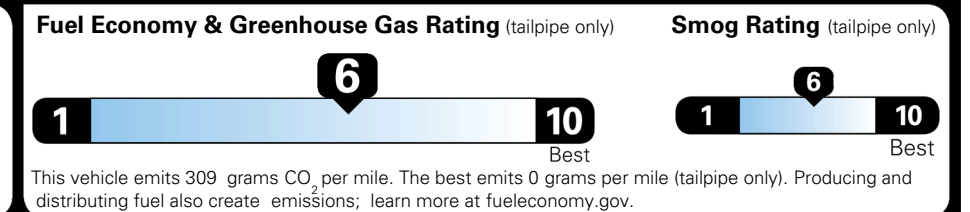

Actual results will vary for many reasons, including driving conditions and how you drive and maintain your vehicle. The average new vehicle gets 29 MPG and costs $8,500 to fuel over 5 years. Cost estimates are based on 15,000 miles per year at $ 3.30 per gallon. MPGe is miles per gasoline gallon equivalent. Vehicle emissions are a significant cause of climate change and smog.

fueleconomy.gov

Calculate personalized estimates and compare vehicles

GOVERNMENT 5-STAR SAFETY RATINGS

Overall Vehicle Score ★ ★ ★ ★ ★

Based on the combined rating of frontal, side and rollover. Should ONLY be compared to other vehicles of similar size and weight.

Frontal Driver ★ ★ ★ ★ ★

Crash Passenger ★ ★ ★ ★ ★

Based on the risk of injury in a frontal impact. Should ONLY be compared to other vehicles of similar size and weight.

Side Front seat ★ ★ ★ ★ ★

Crash Rear seat ★ ★ ★ ★ ★

Star ratings based on the risk of injury in a side impact.

Rollover ★ ★ ★ ★ ★

Star ratings based on the risk of rollover in a single-vehicle crash.

Star ratings range from 1 to 5 stars (★★★★★) with 5 being the highest.

Source: National Highway Traffic Safety Administration (NHTSA).

www.safercar.gov or 1-888-327-4236

Manufacturer's suggested retail price includes Manufacturer's recommended pre-delivery service. License and title fees, state and local taxes and other dealer installed options and accessories are not included in the manufacturer's suggested retail price.

PARTS CONTENT INFORMATION

FOR VEHICLES IN THIS CAR LINE U.S./CANADIAN PARTS CONTENT: 3 %

MAJOR SOURCES OF FOREIGN PARTS: KOREA: 90%

NOTE: PARTS CONTENT DOES NOT INCLUDE FINAL ASSEMBLY, DISTRIBUTION, OR OTHER NON-PARTS COSTS.

FOR THIS VEHICLE FINAL ASSEMBLY POINT: GWANGJU, KOREA

COUNTRY OF ORIGIN

ENGINE (MOTOR): KOREA

TRANSMISSION: KOREA