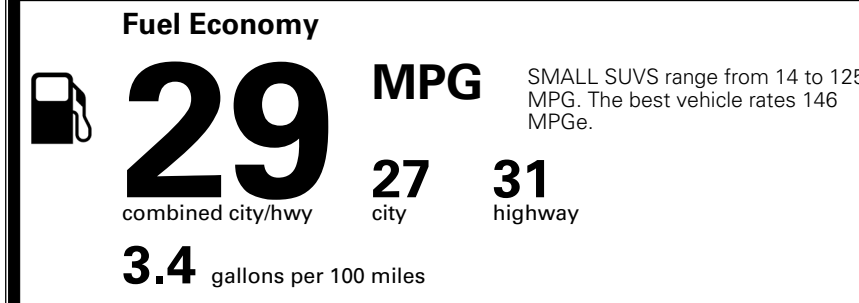

MANUFACTURER'S SUGGESTED RETAIL PRICE ▶

COMPARE EX AWD FEATURES

Added to/in place of standard S AWD features

- Smart Power Liftgate
- 10.25" Instrument Display
- SynTex Seating Material
- Heated Front Seats
- Power Driver's Seat w/ Power Lumbar
- Dual Illuminated Vanity Mirrors
- Wireless Phone Charger
- Cargo Cover
- Parking Distance Warning - Reverse

ADDITIONAL INSTALLED EQUIPMENT:

(In addition to or in place of standard features)
Carpeted Floor Mats
Cargo Net, Floor Style
Auto-Dimming Mirror w/ HomeLink™

$ 28,690.00

Included
Included
Included
Included
Included
Included
Included
Included
Included

$200.00
$60.00
$375.00

MSRP INCLUDING OPTIONS

$ 29,325.00

INLAND FREIGHT AND HANDLING

$ 1,495.00

TOTAL MANUFACTURER'S SUGGESTED RETAIL PRICE ▶

$ 30,820.00

TOTAL ADDITIONAL WEIGHT: 7.2

*Additional terms and conditions apply.
**Kia Connect may be currently unavailable for some Model Year 2022 and newer vehicles sold or purchased in Massachusetts; please see owners.kia.com for more information.
NOTE: When you purchase this vehicle, Kia America, Inc. collects personal information you provide to the dealership. For information on our collection and use of personal information and your rights, please see our Privacy Policy on www.kia.com.

EPA DOT Fuel Economy and Environment

Gasoline Vehicle

You save $0
in fuel costs over 5 years compared to the average new vehicle.

Annual fuel cost $1,700