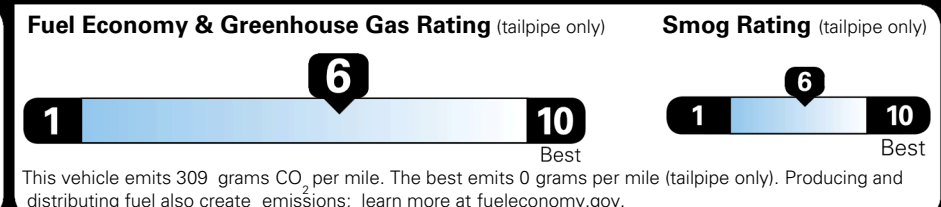

EPA DOT Fuel Economy and Environment

Gasoline Vehicle

You save \$0
 in fuel costs over 5 years compared to the average new vehicle.

Annual fuel cost \$1,700

Actual results will vary for many reasons, including driving conditions and how you drive and maintain your vehicle. The average new vehicle gets 29 MPG and costs \$8,500 to fuel over 5 years. Cost estimates are based on 15,000 miles per year at \$ 3.30 per gallon. MPGe is miles per gasoline gallon equivalent. Vehicle emissions are a significant cause of climate change and smog.