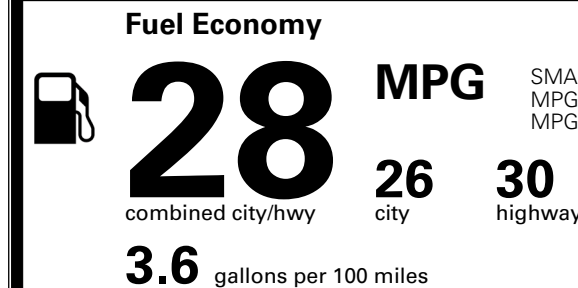

EPA DOT Fuel Economy and Environment

Gasoline Vehicle

SMALL SUVs range from 14 to 138 MPG. The best vehicle rates 146 MPGe.

You spend $250 more in fuel costs over 5 years compared to the average new vehicle.

Annual fuel cost $1,650