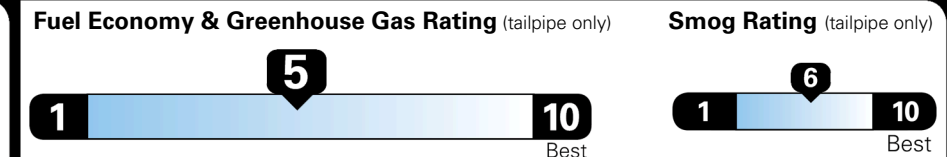

This vehicle emits 319 grams CO₂ per mile. The best emits 0 grams per mile (tailpipe only). Producing and distributing fuel also create emissions; learn more at fueleconomy.gov.

Actual results will vary for many reasons, including driving conditions and how you drive and maintain your vehicle. The average new vehicle gets 29 MPG and costs $8,000 to fuel over 5 years. Cost estimates are based on 15,000 miles per year at $ 3.10 per gallon. MPGe is miles per gasoline gallon equivalent. Vehicle emissions are a significant cause of climate change and smog.

fueleconomy.gov

Calculate personalized estimates and compare vehicles

GOVERNMENT 5-STAR SAFETY RATINGS

Overall Vehicle Score Not Rated

Based on the combined rating of frontal, side and rollover. Should ONLY be compared to other vehicles of similar size and weight.

Frontal Driver Not Rated

Crash Passenger Not Rated

Based on the risk of injury in a frontal impact. Should ONLY be compared to other vehicles of similar size and weight.

Side Front seat Not Rated

Crash Rear seat Not Rated

Star ratings based on the risk of injury in a side impact.

Rollover Not Rated

Star ratings based on the risk of rollover in a single-vehicle crash.

Star ratings range from 1 to 5 stars (★★★★★) with 5 being the highest.

Source: National Highway Traffic Safety Administration (NHTSA).

www.safercar.gov or 1-888-327-4236

Manufacturer's suggested retail price includes Manufacturer's recommended pre-delivery service. License and title fees, state and local taxes and other dealer installed options and accessories are not included in the manufacturer's suggested retail price.

PARTS CONTENT INFORMATION

FOR VEHICLES IN THIS CAR LINE U.S./CANADIAN PARTS CONTENT: 0 %

MAJOR SOURCES OF FOREIGN PARTS: KOREA: 90%

NOTE: PARTS CONTENT DOES NOT INCLUDE FINAL ASSEMBLY, DISTRIBUTION, OR OTHER NON-PARTS COSTS.

FOR THIS VEHICLE FINAL ASSEMBLY POINT: GWANGJU, KOREA

COUNTRY OF ORIGIN

ENGINE (MOTOR): KOREA

TRANSMISSION: KOREA