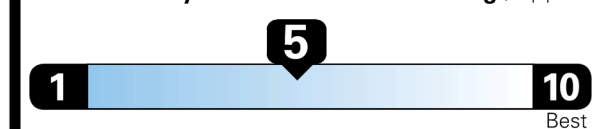

2027 SELTOS X-LINE SX AWD

MODEL/OPT.CODE: KAC4485 / 15
EXTERIOR COLOR: TERRAIN BROWN
INTERIOR COLOR: SMOKY BLACK
VEHICLE ID NUMBER: KNDEECD70V7013605
PORT OF ENTRY: PHILADELPHIA

Sold To: NY153
Yonkers Kia
1850 CENTRAL PARK AVENUE
YONKERS NY 10710

Ship To: NY153

STANDARD FEATURES

STANDARD X-LINE S AWD FEATURES

MECHANICAL
Torque Vectoring All-Wheel Drive w/ 4WD Lock
Drive Mode Select

ADVANCED DRIVER-ASSISTANCE SYSTEMS

Forward Collision-Avoidance Assist - Cyclist/Jct Turning
Lane Keeping Assist & Lane Following Assist
Driver Attention Warning & High Beam Assist
Parking Distance Warning - Forward / Reverse
Blind-Spot Collision-Avoidance Assist
Rear Cross-Traffic Collision-Avoidance Assist
Safe Exit Warning
Smart Cruise Control w/Stop & Go

SAFETY

Dual Front Advanced Airbags
Front and Rear Seat-Mounted Side Airbags
Full-Length Side Curtain Airbags

INTERIOR, COMFORT & CONVENIENCE

12.3" Touchscreen w/Wireless Android Auto & Apple CarPlay
Kia Connect w/Comp 3-Yr Ultimate.* Where Available**
SIRIUSXM® w/Free 3-Mo. Subscription*
Air Conditioning
Smart Key w/ Push Button & Remote Start
Wireless Charger (Front) / Front & Rear USB Charge Ports
Power Driver's Seat w/ Power Lumbar
SynTex Seating Material
Heated Front Seats
60/40 Split-Folding and Reclining Rear Seats
LED Interior Lighting
Rear Occupant Alert (without Sensors)

EXTERIOR

18" Alloy Wheels
X-Line Exterior Styling
LED Reflector Headlights w/ Auto-On/Off
LED Rear Combination Lights & Daytime Running Lights
LED Fog Lights
Power Adj. Heated Outside Mirrors w/LED Turn Signals
Roof Rails, Rear Spoiler, and Rear Privacy Glass
Compact Spare Tire

WARRANTY