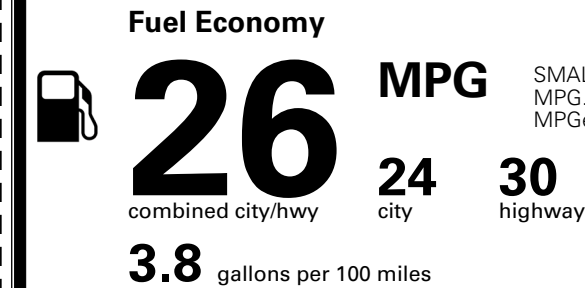

EPA DOT Fuel Economy and Environment

Gasoline Vehicle

SMALL SUVs range from 14 to 138 MPG. The best vehicle rates 146 MPGe.

You spend \$1,000 more in fuel costs over 5 years
 compared to the average new vehicle.