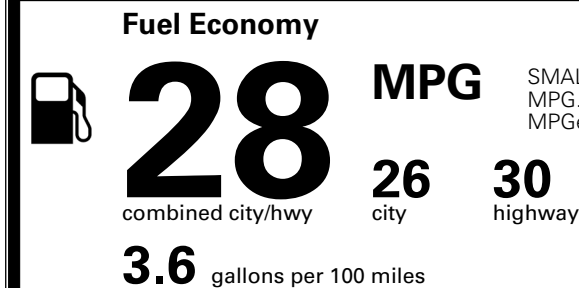

EPA DOT Fuel Economy and Environment

Gasoline Vehicle

SMALL SUVs range from 14 to 138 MPG. The best vehicle rates 146 MPGe.

You spend $250 more in fuel costs over 5 years compared to the average new vehicle.

Annual fuel cost
$1,650