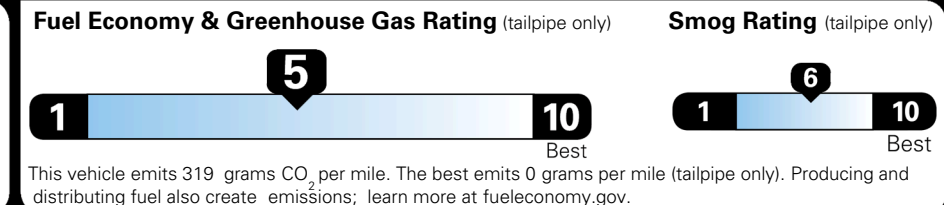

Actual results will vary for many reasons, including driving conditions and how you drive and maintain your vehicle. The average new vehicle gets 29 MPG and costs $8,000 to fuel over 5 years. Cost estimates are based on 15,000 miles per year at $ 3.10 per gallon. MPGe is miles per gasoline gallon equivalent. Vehicle emissions are a significant cause of climate change and smog.

fueleconomy.gov

Calculate personalized estimates and compare vehicles

GOVERNMENT 5-STAR SAFETY RATINGS

Overall Vehicle Score Not Rated

Based on the combined rating of frontal, side and rollover. Should ONLY be compared to other vehicles of similar size and weight.

Frontal Driver Not Rated

Crash Passenger Not Rated

Based on the risk of injury in a frontal impact. Should ONLY be compared to other vehicles of similar size and weight.

Side Front seat Not Rated

Crash Rear seat Not Rated

Star ratings based on the risk of injury in a side impact.

Rollover Not Rated

Star ratings based on the risk of rollover in a single-vehicle crash.

Star ratings range from 1 to 5 stars (★★★★★) with 5 being the highest.

Source: National Highway Traffic Safety Administration (NHTSA).

www.safercar.gov or 1-888-327-4236

Manufacturer's suggested retail price includes Manufacturer's recommended pre-delivery service. License and title fees, state and local taxes and other dealer installed options and accessories are not included in the manufacturer's suggested retail price.

PARTS CONTENT INFORMATION

FOR VEHICLES IN THIS CAR LINE U.S./CANADIAN PARTS CONTENT: 0 %

MAJOR SOURCES OF FOREIGN PARTS: KOREA: 90%

NOTE: PARTS CONTENT DOES NOT INCLUDE FINAL ASSEMBLY, DISTRIBUTION, OR OTHER NON-PARTS COSTS.

FOR THIS VEHICLE FINAL ASSEMBLY POINT: GWANGJU, KOREA

COUNTRY OF ORIGIN

ENGINE (MOTOR): KOREA

TRANSMISSION: KOREA