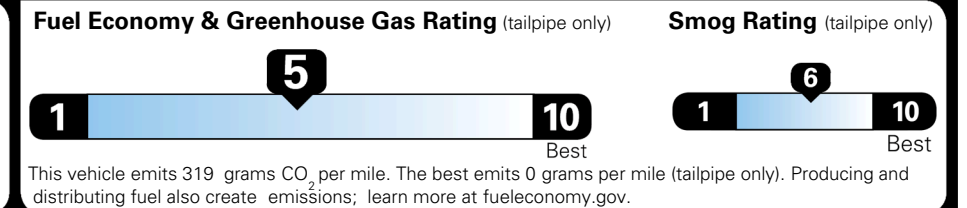

TOTAL ADDITIONAL WEIGHT: 12.7

EPA DOT Fuel Economy and Environment

Gasoline Vehicle

Fuel Economy

28 MPG
 combined city/hwy

26 MPG
 city

30 MPG
 highway

3.6 gallons per 100 miles

SMALL SUVs range from 14 to 138 MPG. The best vehicle rates 146 MPGe.

You spend \$250 more in fuel costs over 5 years
 compared to the average new vehicle.

Annual fuel cost \$1,650

Actual results will vary for many reasons, including driving conditions and how you drive and maintain your vehicle. The average new vehicle gets 29 MPG and costs \$8,000 to fuel over 5 years. Cost estimates are based on 15,000 miles per year at \$ 3.10 per gallon. MPGe is miles per gasoline gallon equivalent. Vehicle emissions are a significant cause of climate change and smog.