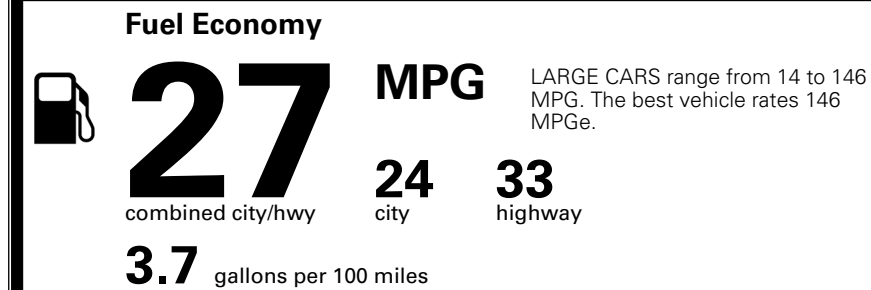

WARRANTY

10 Year/100,000 Mile Limited Powertrain Warranty
5 Year/60,000 Mile Limited Basic Warranty
5 Year/60,000 Mile Roadside Assistance

MANUFACTURER'S SUGGESTED RETAIL PRICE ▶

$ 29,990.00

COMPARE GT-LINE AWD FEATURES

Added to/in place of standard GT-Line FWD features
- All-Wheel Drive
- Heated Steering Wheel

Included
Included
Included

ADDITIONAL INSTALLED EQUIPMENT:

(In addition to or in place of standard features)

Steel Matte Gray Paint
GT-Line Red Interior Color Package
GT-Line Premium Package
- Panoramic Sunroof w/ Power Sunshade
- LED Interior Lighting
- Bose Premium Audio w/Active Sound Design
- 18" Black Finished Alloy Wheels, Unique Design
Carpeted Floor Mats
Wheel Locks

$695.00
$295.00
$2,200.00

$200.00
$80.00

MSRP INCLUDING OPTIONS

$ 33,460.00

INLAND FREIGHT AND HANDLING

$ 1,195.00

TOTAL MANUFACTURER'S SUGGESTED RETAIL PRICE ▶

$ 34,655.00

TOTAL ADDITIONAL WEIGHT: 8.2

*Additional terms and conditions apply.

**Kia Connect may be currently unavailable for some Model Year 2022 and newer vehicles sold or purchased in Massachusetts; please see owners.kia.com for more information.

NOTE: When you purchase this vehicle, Kia America, Inc. collects personal information you provide to the dealership. For information on our collection and use of personal information and your rights, please see our Privacy Policy on www.kia.com.

EPA DOT Fuel Economy and Environment

Gasoline Vehicle

You spend
$750
more in fuel costs
over 5 years
compared to the
average new vehicle.

Annual fuel cost
$1,850