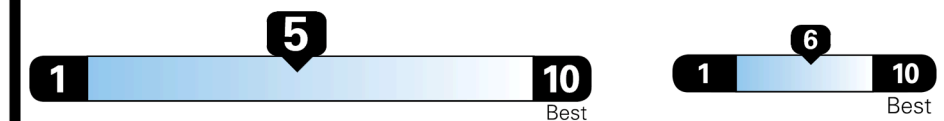

EPA DOT Fuel Economy and Environment

Gasoline Vehicle

You spend \$750 more in fuel costs over 5 years compared to the average new vehicle.

Annual fuel cost \$1,850

Fuel Economy & Greenhouse Gas Rating (tailpipe only) Smog Rating (tailpipe only)