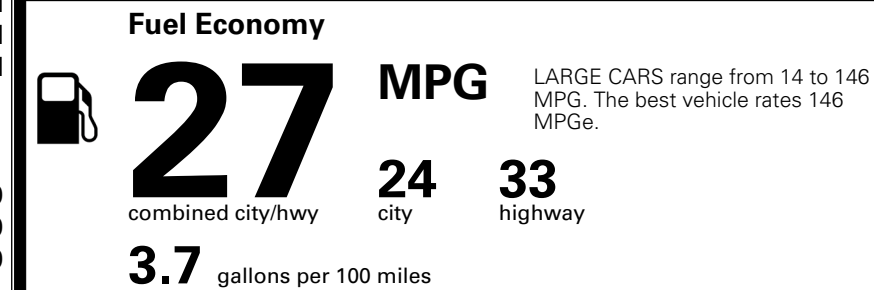

EPA DOT Fuel Economy and Environment

Gasoline Vehicle

You spend $750 more in fuel costs over 5 years compared to the average new vehicle.

Annual fuel cost $1,850