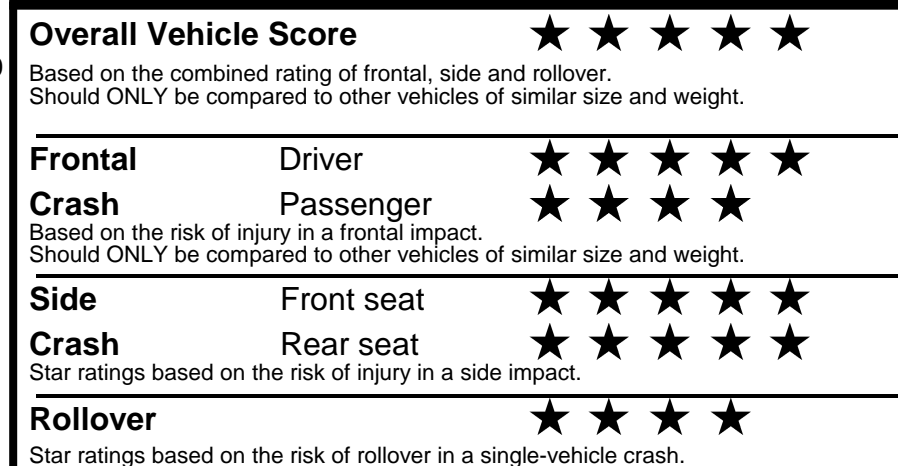

### GOVERNMENT 5-STAR SAFETY RATINGS

Star ratings range from 1 to 5 stars (★★★★★) with 5 being the highest.  
 Source: National Highway Traffic Safety Administration (NHTSA).  
[www.safercar.gov](http://www.safercar.gov) or 1-888-327-4236