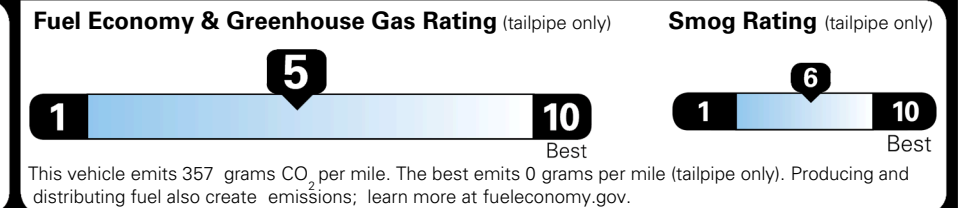

MSRP INCLUDING OPTIONS

\$ 37,470.00

INLAND FREIGHT AND HANDLING

\$ 1,445.00

TOTAL MANUFACTURER'S SUGGESTED RETAIL PRICE ▶

\$ 38,915.00

TOTAL ADDITIONAL WEIGHT: 8.0

*Additional terms and conditions apply.
 **Kia Connect may be currently unavailable for some Model Year 2022 and newer vehicles sold or purchased in Massachusetts; please see owners.kia.com for more information.
 NOTE: When you purchase this vehicle, Kia America, Inc. collects personal information you provide to the dealership. For information on our collection and use of personal information and your rights, please see our Privacy Policy on www.kia.com.

EPA DOT Fuel Economy and Environment

Gasoline Vehicle

You spend
\$1,500
 more in fuel costs
 over 5 years
 compared to the
 average new vehicle.

Annual fuel cost
\$2,000

Actual results will vary for many reasons, including driving conditions and how you drive and maintain your vehicle. The average new vehicle gets 29 MPG and costs \$8,500 to fuel over 5 years. Cost estimates are based on 15,000 miles per year at \$ 3.30 per gallon. MPGe is miles per gasoline gallon equivalent. Vehicle emissions are a significant cause of climate change and smog.