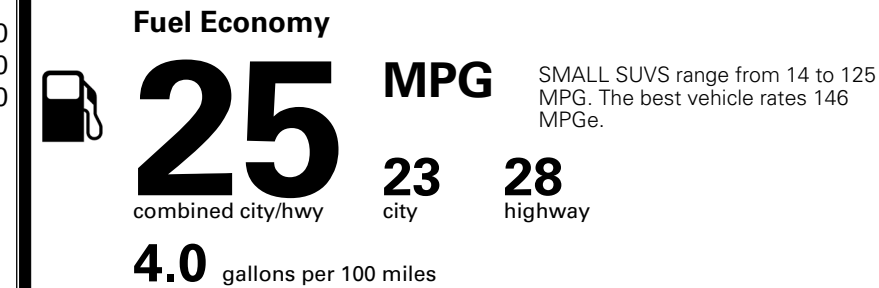

MSRP INCLUDING OPTIONS

\$ 37,470.00

INLAND FREIGHT AND HANDLING

\$ 1,445.00

TOTAL MANUFACTURER'S SUGGESTED RETAIL PRICE ▶

\$ 38,915.00

TOTAL ADDITIONAL WEIGHT: 8.0

*Additional terms and conditions apply.
 **Kia Connect may be currently unavailable for some Model Year 2022 and newer vehicles sold or purchased in Massachusetts; please see owners.kia.com for more information.
 NOTE: When you purchase this vehicle, Kia America, Inc. collects personal information you provide to the dealership. For information on our collection and use of personal information and your rights, please see our Privacy Policy on www.kia.com.

EPA DOT Fuel Economy and Environment

Gasoline Vehicle

You spend
\$1,500
 more in fuel costs
 over 5 years
 compared to the
 average new vehicle.

Annual fuel cost
\$2,000

Actual results will vary for many reasons, including driving conditions and how you drive and maintain your vehicle. The average new vehicle gets 29 MPG and costs \$8,500 to fuel over 5 years. Cost estimates are based on 15,000 miles per year at \$ 3.30 per gallon. MPGe is miles per gasoline gallon equivalent. Vehicle emissions are a significant cause of climate change and smog.