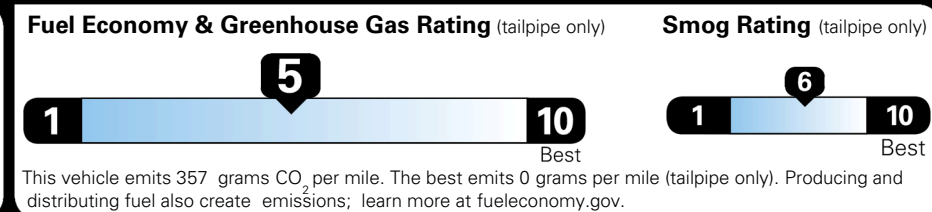

Actual results will vary for many reasons, including driving conditions and how you drive and maintain your vehicle. The average new vehicle gets 29 MPG and costs $8,500 to fuel over 5 years. Cost estimates are based on 15,000 miles per year at $ 3.30 per gallon. MPGe is miles per gasoline gallon equivalent. Vehicle emissions are a significant cause of climate change and smog.

fueleconomy.gov

Calculate personalized estimates and compare vehicles

GOVERNMENT 5-STAR SAFETY RATINGS

Overall Vehicle Score ★ ★ ★ ★ ★

Based on the combined rating of frontal, side and rollover. Should ONLY be compared to other vehicles of similar size and weight.

Frontal	Driver	★ ★ ★ ★
Crash	Passenger	★ ★ ★ ★
Based on the risk of injury in a frontal impact. Should ONLY be compared to other vehicles of similar size and weight.		
Side	Front seat	★ ★ ★ ★ ★
Crash	Rear seat	★ ★ ★ ★ ★
Star ratings based on the risk of injury in a side impact.		
Rollover		★ ★ ★ ★
Star ratings based on the risk of rollover in a single-vehicle crash.		

PARTS CONTENT INFORMATION

FOR VEHICLES IN THIS CAR LINE U.S./CANADIAN PARTS CONTENT: 55 %

MAJOR SOURCES OF FOREIGN PARTS: KOREA: 30%

NOTE: PARTS CONTENT DOES NOT INCLUDE FINAL ASSEMBLY, DISTRIBUTION, OR OTHER NON-PARTS COSTS.

FOR THIS VEHICLE FINAL ASSEMBLY POINT: WEST POINT, GA, USA

Star ratings range from 1 to 5 stars (★★★★★) with 5 being the highest.
Source: National Highway Traffic Safety Administration (NHTSA).
www.safercar.gov or 1-888-327-4236

Manufacturer's suggested retail price includes Manufacturer's recommended pre-delivery service. License and title fees, state and local taxes and other dealer installed options and accessories are not included in the manufacturer's suggested retail price.

*Additional terms and conditions apply.
**Kia Connect may be currently unavailable for some Model Year 2022 and newer vehicles sold or purchased in Massachusetts; please see owners.kia.com for more information.
NOTE: When you purchase this vehicle, Kia America, Inc. collects personal information you provide to the dealership. For information on our collection and use of personal information and your rights, please see our Privacy Policy on www.kia.com.

TOTAL ADDITIONAL WEIGHT: 10.1