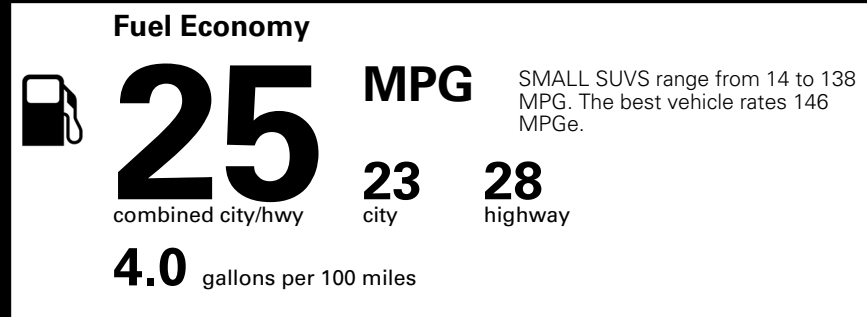

MANUFACTURER'S SUGGESTED RETAIL PRICE ▶

\$ 37,290.00

ADDITIONAL INSTALLED EQUIPMENT:
 (In addition to or in place of standard features)
 Wolf Gray Paint \$495.00
 Panoramic Sunroof Package \$1,300.00
 - Panoramic Sunroof w/ Power Sunshade
 - LED Interior Lighting
 All Weather Floor Mats \$265.00

MSRP INCLUDING OPTIONS \$ 39,350.00

INLAND FREIGHT AND HANDLING \$ 1,495.00

TOTAL MANUFACTURER'S SUGGESTED RETAIL PRICE ▶ \$ 40,845.00

EPA DOT Fuel Economy and Environment

Gasoline Vehicle

You spend \$1,500 more in fuel costs over 5 years
 compared to the average new vehicle.