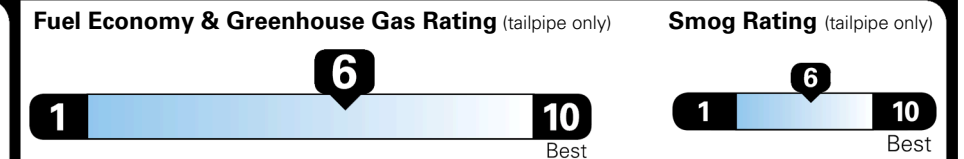

This vehicle emits 281 grams CO₂ per mile. The best emits 0 grams per mile (tailpipe only). Producing and distributing fuel also create emissions; learn more at fueleconomy.gov.

Actual results will vary for many reasons, including driving conditions and how you drive and maintain your vehicle. The average new vehicle gets 29 MPG and costs $8,000 to fuel over 5 years. Cost estimates are based on 15,000 miles per year at $ 3.10 per gallon. MPGe is miles per gasoline gallon equivalent. Vehicle emissions are a significant cause of climate change and smog.

fueleconomy.gov

Calculate personalized estimates and compare vehicles

GOVERNMENT 5-STAR SAFETY RATINGS

Overall Vehicle Score Not Rated

Based on the combined rating of frontal, side and rollover. Should ONLY be compared to other vehicles of similar size and weight.

Frontal Driver Not Rated

Crash Passenger Not Rated

Based on the risk of injury in a frontal impact. Should ONLY be compared to other vehicles of similar size and weight.

Side Front seat Not Rated

Crash Rear seat Not Rated

Star ratings based on the risk of injury in a side impact.

Rollover Not Rated

Star ratings based on the risk of rollover in a single-vehicle crash.

Star ratings range from 1 to 5 stars (★★★★★) with 5 being the highest.

Source: National Highway Traffic Safety Administration (NHTSA).

www.safercar.gov or 1-888-327-4236

Manufacturer's suggested retail price includes Manufacturer's recommended pre-delivery service. License and title fees, state and local taxes and other dealer installed options and accessories are not included in the manufacturer's suggested retail price.

PARTS CONTENT INFORMATION

FOR VEHICLES IN THIS CAR LINE U.S./CANADIAN PARTS CONTENT: 45 %

MAJOR SOURCES OF FOREIGN PARTS: KOREA: 40%

NOTE: PARTS CONTENT DOES NOT INCLUDE FINAL ASSEMBLY, DISTRIBUTION, OR OTHER NON-PARTS COSTS.

FOR THIS VEHICLE FINAL ASSEMBLY POINT: WEST POINT, GA, USA

COUNTRY OF ORIGIN

ENGINE (MOTOR): KOREA

TRANSMISSION: MEXICO

*Additional terms and conditions apply.

**Kia Connect may be currently unavailable for some Model Year 2022 and newer vehicles sold or purchased in Massachusetts; please see owners.kia.com for more information.

NOTE: When you purchase this vehicle, Kia America, Inc. collects personal information you provide to the dealership. For information on our collection and use of personal information and your rights, please see our Privacy Policy on www.kia.com.