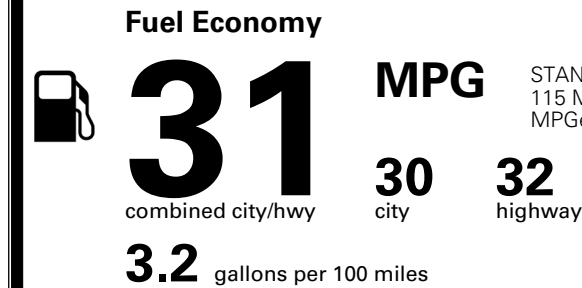

INLAND FREIGHT AND HANDLING

\$ 1,545.00

TOTAL MANUFACTURER'S SUGGESTED RETAIL PRICE ▶

\$ 59,760.00

TOTAL ADDITIONAL WEIGHT:

EPA DOT Fuel Economy and Environment

Gasoline Vehicle

STANDARD SUVS range from 13 to 115 MPG. The best vehicle rates 146 MPGe.