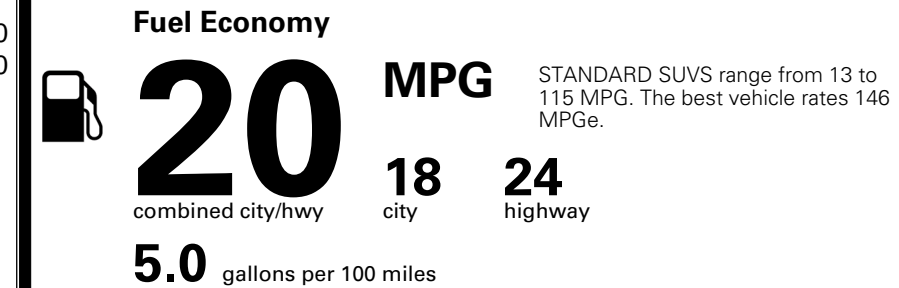

MSRP INCLUDING OPTIONS \$ 44,835.00

INLAND FREIGHT AND HANDLING \$ 1,545.00

TOTAL MANUFACTURER'S SUGGESTED RETAIL PRICE ▶ \$ 46,380.00

TOTAL ADDITIONAL WEIGHT: 7.2

*Additional terms and conditions apply.
 **Kia Connect may be currently unavailable for some Model Year 2022 and newer vehicles sold or purchased in Massachusetts; please see owners.kia.com for more information.
 NOTE: When you purchase this vehicle, Kia America, Inc. collects personal information you provide to the dealership. For information on our collection and use of personal information and your rights, please see our Privacy Policy on www.kia.com.

EPA DOT Fuel Economy and Environment

Gasoline Vehicle

You spend \$3,500 more in fuel costs over 5 years compared to the average new vehicle.

Annual fuel cost \$2,300

Actual results will vary for many reasons, including driving conditions and how you drive and maintain your vehicle. The average new vehicle gets 29 MPG and costs \$8,000 to fuel over 5 years. Cost estimates are based on 15,000 miles per year at \$ 3.10 per gallon. MPGe is miles per gasoline gallon equivalent. Vehicle emissions are a significant cause of climate change and smog.