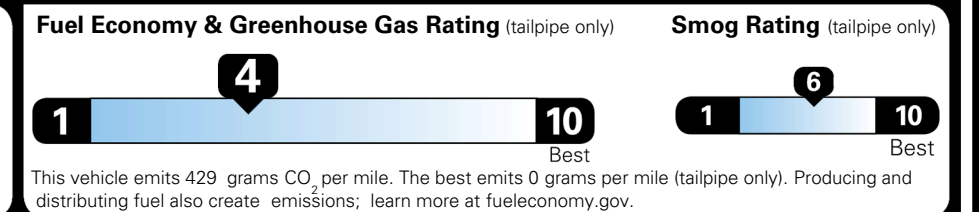

MSRP INCLUDING OPTIONS \$ 44,835.00

INLAND FREIGHT AND HANDLING \$ 1,545.00

TOTAL MANUFACTURER'S SUGGESTED RETAIL PRICE ▶ \$ 46,380.00

TOTAL ADDITIONAL WEIGHT: 7.2

*Additional terms and conditions apply.
 **Kia Connect may be currently unavailable for some Model Year 2022 and newer vehicles sold or purchased in Massachusetts; please see owners.kia.com for more information.
 NOTE: When you purchase this vehicle, Kia America, Inc. collects personal information you provide to the dealership. For information on our collection and use of personal information and your rights, please see our Privacy Policy on www.kia.com.

EPA DOT Fuel Economy and Environment

Gasoline Vehicle

You spend \$3,500 more in fuel costs over 5 years compared to the average new vehicle.

Annual fuel cost \$2,300

Actual results will vary for many reasons, including driving conditions and how you drive and maintain your vehicle. The average new vehicle gets 29 MPG and costs \$8,000 to fuel over 5 years. Cost estimates are based on 15,000 miles per year at \$ 3.10 per gallon. MPGe is miles per gasoline gallon equivalent. Vehicle emissions are a significant cause of climate change and smog.