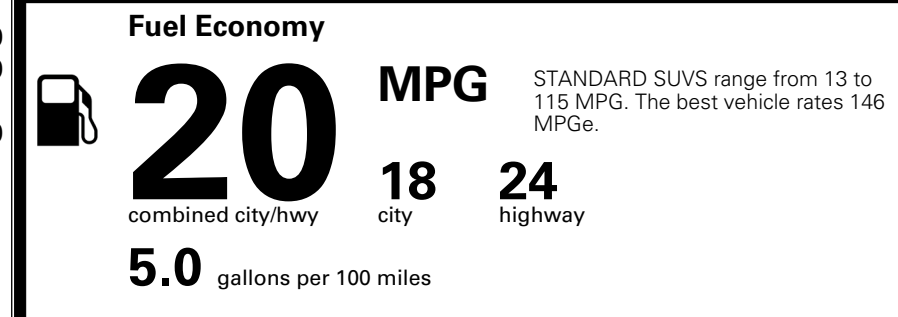

EPA DOT Fuel Economy and Environment

Gasoline Vehicle

You spend \$3,500 more in fuel costs over 5 years compared to the average new vehicle.

Annual fuel cost \$2,300

Actual results will vary for many reasons, including driving conditions and how you drive and maintain your vehicle. The average new vehicle gets 29 MPG and costs \$8,000 to fuel over 5 years. Cost estimates are based on 15,000 miles per year at \$ 3.10 per gallon. MPGe is miles per gasoline gallon equivalent. Vehicle emissions are a significant cause of climate change and smog.