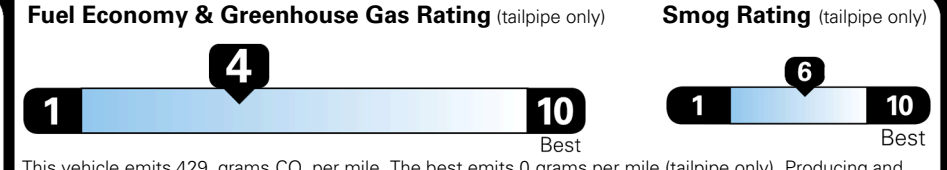

EPA DOT Fuel Economy and Environment

Gasoline Vehicle

You spend \$3,500 more in fuel costs over 5 years compared to the average new vehicle.

Annual fuel cost \$2,300

Actual results will vary for many reasons, including driving conditions and how you drive and maintain your vehicle. The average new vehicle gets 29 MPG and costs \$8,000 to fuel over 5 years. Cost estimates are based on 15,000 miles per year at \$ 3.10 per gallon. MPGe is miles per gasoline gallon equivalent. Vehicle emissions are a significant cause of climate change and smog.