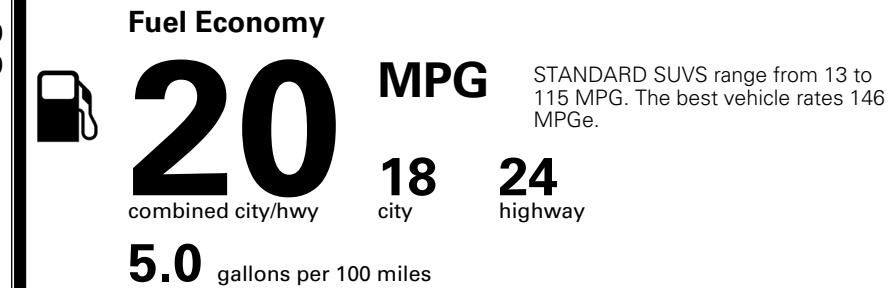

MSRP INCLUDING OPTIONS \$ 44,420.00

INLAND FREIGHT AND HANDLING \$ 1,545.00

TOTAL MANUFACTURER'S SUGGESTED RETAIL PRICE ▶ \$ 45,965.00

TOTAL ADDITIONAL WEIGHT: 8.1

*Additional terms and conditions apply.
 **Kia Connect may be currently unavailable for some Model Year 2022 and newer vehicles sold or purchased in Massachusetts; please see owners.kia.com for more information.
 NOTE: When you purchase this vehicle, Kia America, Inc. collects personal information you provide to the dealership. For information on our collection and use of personal information and your rights, please see our Privacy Policy on www.kia.com.

EPA DOT Fuel Economy and Environment

Gasoline Vehicle

You spend \$3,500 more in fuel costs over 5 years compared to the average new vehicle.

Annual fuel cost \$2,300

Actual results will vary for many reasons, including driving conditions and how you drive and maintain your vehicle. The average new vehicle gets 29 MPG and costs \$8,000 to fuel over 5 years. Cost estimates are based on 15,000 miles per year at \$ 3.10 per gallon. MPGe is miles per gasoline gallon equivalent. Vehicle emissions are a significant cause of climate change and smog.