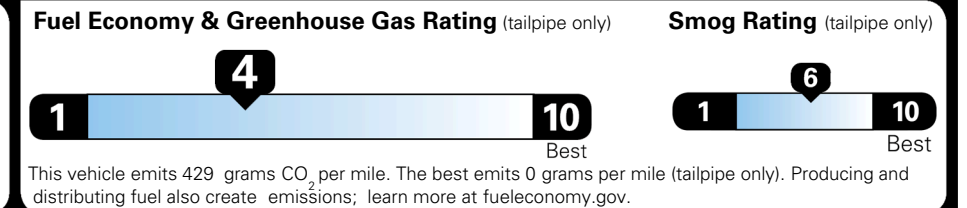

MSRP INCLUDING OPTIONS \$ 44,420.00

INLAND FREIGHT AND HANDLING \$ 1,545.00

TOTAL MANUFACTURER'S SUGGESTED RETAIL PRICE ▶ \$ 45,965.00

TOTAL ADDITIONAL WEIGHT: 8.1

*Additional terms and conditions apply.
 **Kia Connect may be currently unavailable for some Model Year 2022 and newer vehicles sold or purchased in Massachusetts; please see owners.kia.com for more information.
 NOTE: When you purchase this vehicle, Kia America, Inc. collects personal information you provide to the dealership. For information on our collection and use of personal information and your rights, please see our Privacy Policy on www.kia.com.

EPA DOT Fuel Economy and Environment

Gasoline Vehicle

You spend \$3,500 more in fuel costs over 5 years compared to the average new vehicle.

Annual fuel cost \$2,300

Actual results will vary for many reasons, including driving conditions and how you drive and maintain your vehicle. The average new vehicle gets 29 MPG and costs \$8,000 to fuel over 5 years. Cost estimates are based on 15,000 miles per year at \$ 3.10 per gallon. MPGe is miles per gasoline gallon equivalent. Vehicle emissions are a significant cause of climate change and smog.