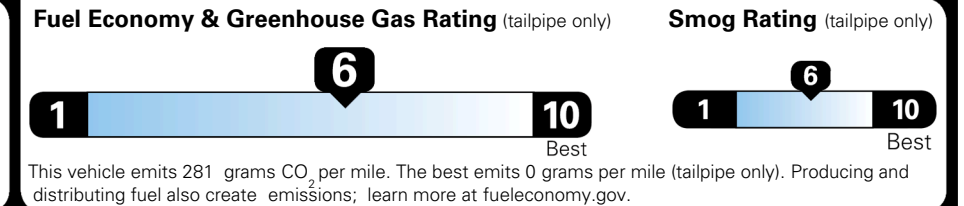

## EPA DOT Fuel Economy and Environment

Gasoline Vehicle

**You save \$500**  
 in fuel costs over 5 years compared to the average new vehicle.

Annual fuel cost  
**\$1,500**

Actual results will vary for many reasons, including driving conditions and how you drive and maintain your vehicle. The average new vehicle gets 29 MPG and costs \$8,000 to fuel over 5 years. Cost estimates are based on 15,000 miles per year at \$ 3.10 per gallon. MPGe is miles per gasoline gallon equivalent. Vehicle emissions are a significant cause of climate change and smog.