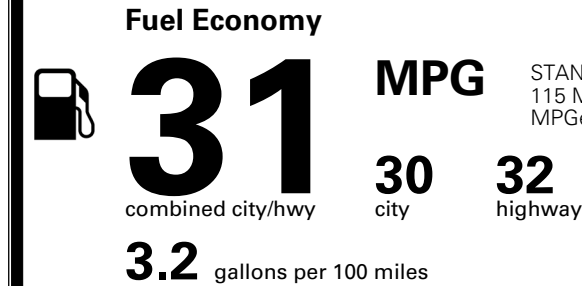

## EPA DOT Fuel Economy and Environment

Gasoline Vehicle

**You save \$500**  
 in fuel costs over 5 years compared to the average new vehicle.

Annual fuel cost  
**\$1,500**

Actual results will vary for many reasons, including driving conditions and how you drive and maintain your vehicle. The average new vehicle gets 29 MPG and costs \$8,000 to fuel over 5 years. Cost estimates are based on 15,000 miles per year at \$ 3.10 per gallon. MPGe is miles per gasoline gallon equivalent. Vehicle emissions are a significant cause of climate change and smog.