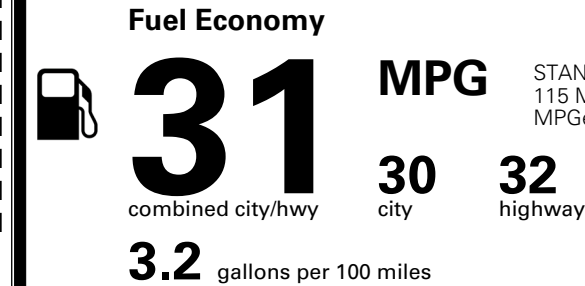

\$ 55,485.00

INLAND FREIGHT AND HANDLING

\$ 1,545.00

TOTAL MANUFACTURER'S SUGGESTED RETAIL PRICE ▶

\$ 57,030.00

TOTAL ADDITIONAL WEIGHT:

EPA DOT Fuel Economy and Environment

Gasoline Vehicle

STANDARD SUVS range from 13 to 115 MPG. The best vehicle rates 146 MPGe.

You save \$500
 in fuel costs over 5 years compared to the average new vehicle.

Annual fuel cost
\$1,500

This vehicle emits 281 grams CO₂ per mile. The best emits 0 grams per mile (tailpipe only). Producing and distributing fuel also create emissions; learn more at fueleconomy.gov.