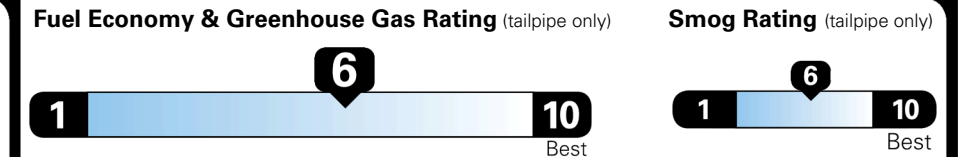

\$ 55,485.00

INLAND FREIGHT AND HANDLING

\$ 1,545.00

TOTAL MANUFACTURER'S SUGGESTED RETAIL PRICE ▶

\$ 57,030.00

TOTAL ADDITIONAL WEIGHT:

EPA DOT Fuel Economy and Environment

Gasoline Vehicle

STANDARD SUVS range from 13 to 115 MPG. The best vehicle rates 146 MPGe.

You save \$500
 in fuel costs over 5 years compared to the average new vehicle.

Annual fuel cost
\$1,500

This vehicle emits 281 grams CO₂ per mile. The best emits 0 grams per mile (tailpipe only). Producing and distributing fuel also create emissions; learn more at fueleconomy.gov.