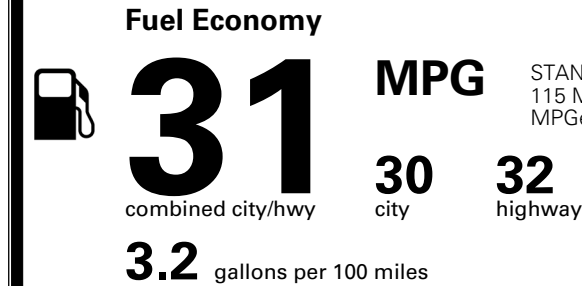

\$ 55,485.00

INLAND FREIGHT AND HANDLING

\$ 1,545.00

TOTAL MANUFACTURER'S SUGGESTED RETAIL PRICE ▶

\$ 57,030.00

TOTAL ADDITIONAL WEIGHT:

EPA DOT Fuel Economy and Environment

Gasoline Vehicle

STANDARD SUVS range from 13 to 115 MPG. The best vehicle rates 146 MPGe.

You save \$500
 in fuel costs over 5 years compared to the average new vehicle.

Annual fuel cost
\$1,500

This vehicle emits 281 grams CO₂ per mile. The best emits 0 grams per mile (tailpipe only). Producing and distributing fuel also create emissions; learn more at fueleconomy.gov.