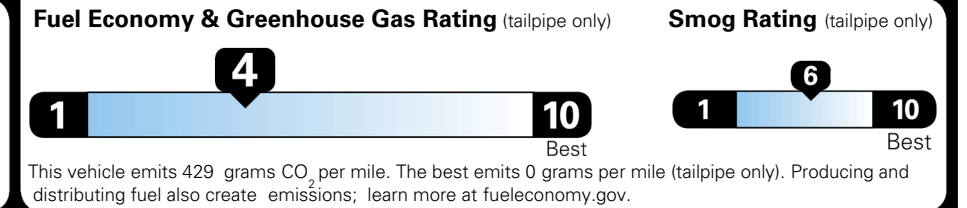

EPA DOT Fuel Economy and Environment

Gasoline Vehicle

You spend
\$3,500
 more in fuel costs
 over 5 years
 compared to the
 average new vehicle.

Annual fuel cost
\$2,300

Actual results will vary for many reasons, including driving conditions and how you drive and maintain your vehicle. The average new vehicle gets 29 MPG and costs \$8,000 to fuel over 5 years. Cost estimates are based on 15,000 miles per year at \$ 3.10 per gallon. MPGe is miles per gasoline gallon equivalent. Vehicle emissions are a significant cause of climate change and smog.