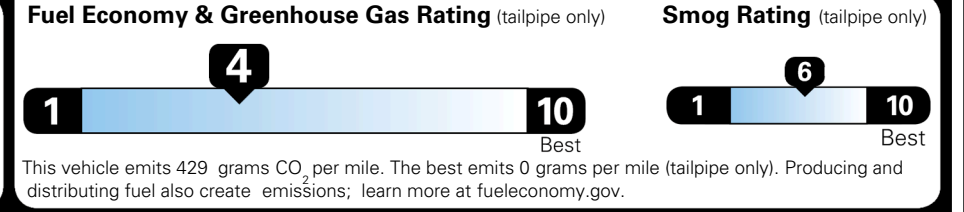

\$ 48,410.00

\$ 1,545.00

\$ 49,955.00

EPA DOT Fuel Economy and Environment

Gasoline Vehicle

You spend \$4,000 more in fuel costs over 5 years
 compared to the average new vehicle.

Annual fuel cost \$2,500

Actual results will vary for many reasons, including driving conditions and how you drive and maintain your vehicle. The average new vehicle gets 29 MPG and costs \$8,500 to fuel over 5 years. Cost estimates are based on 15,000 miles per year at \$ 3.30 per gallon. MPGe is miles per gasoline gallon equivalent. Vehicle emissions are a significant cause of climate change and smog.