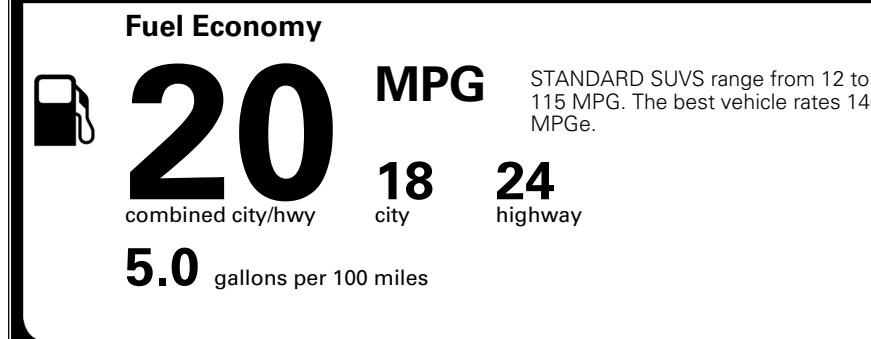

\$ 48,410.00

\$ 1,545.00

\$ 49,955.00

EPA DOT Fuel Economy and Environment

Gasoline Vehicle

You spend \$4,000 more in fuel costs over 5 years
 compared to the average new vehicle.

Annual fuel cost \$2,500

Actual results will vary for many reasons, including driving conditions and how you drive and maintain your vehicle. The average new vehicle gets 29 MPG and costs \$8,500 to fuel over 5 years. Cost estimates are based on 15,000 miles per year at \$ 3.30 per gallon. MPGe is miles per gasoline gallon equivalent. Vehicle emissions are a significant cause of climate change and smog.