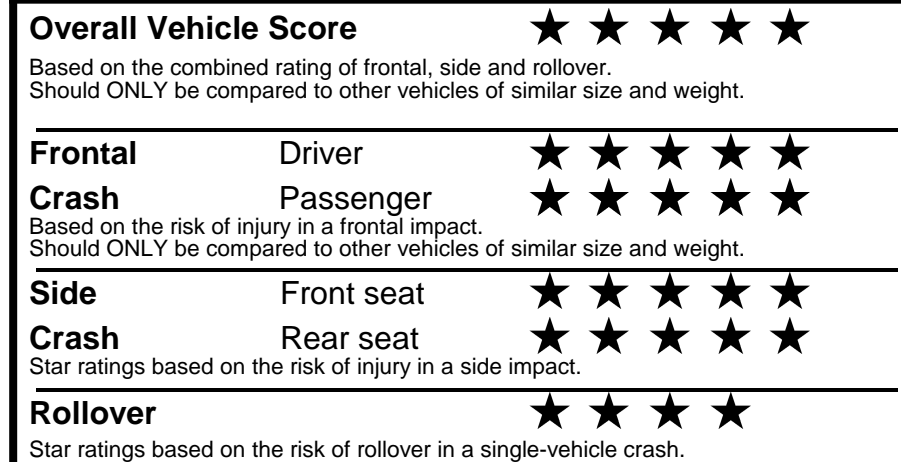

fueleconomy.gov

Calculate personalized estimates and compare vehicles

GOVERNMENT 5-STAR SAFETY RATINGS

PARTS CONTENT INFORMATION

FOR VEHICLES IN THIS CAR LINE U.S./CANADIAN PARTS CONTENT: 55 %

MAJOR SOURCES OF FOREIGN PARTS: KOREA: 30%