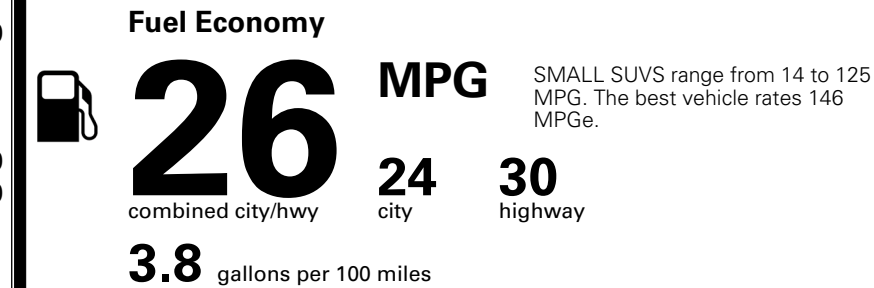

WARRANTY
 10 Year/100,000 Mile Limited Powertrain Warranty
 5 Year/60,000 Mile Limited Basic Warranty
 5 Year/60,000 Mile Roadside Assistance

MANUFACTURER'S SUGGESTED RETAIL PRICE ▶

ADDITIONAL INSTALLED EQUIPMENT:
 (In addition to or in place of standard features)
 X-Line Premium Package \$1,500.00
 - Panoramic Sunroof w/ Power Sunshade
 - Smart Power Liftgate \$220.00
 - LED Interior Lighting \$80.00
 All Weather Floor Mats
 Wheel Locks

MSRP INCLUDING OPTIONS \$ 34,890.00

INLAND FREIGHT AND HANDLING \$ 1,495.00

TOTAL MANUFACTURER'S SUGGESTED RETAIL PRICE ▶ \$ 36,385.00

EPA DOT Fuel Economy and Environment

Gasoline Vehicle

You spend \$1,000 more in fuel costs over 5 years
 compared to the average new vehicle.