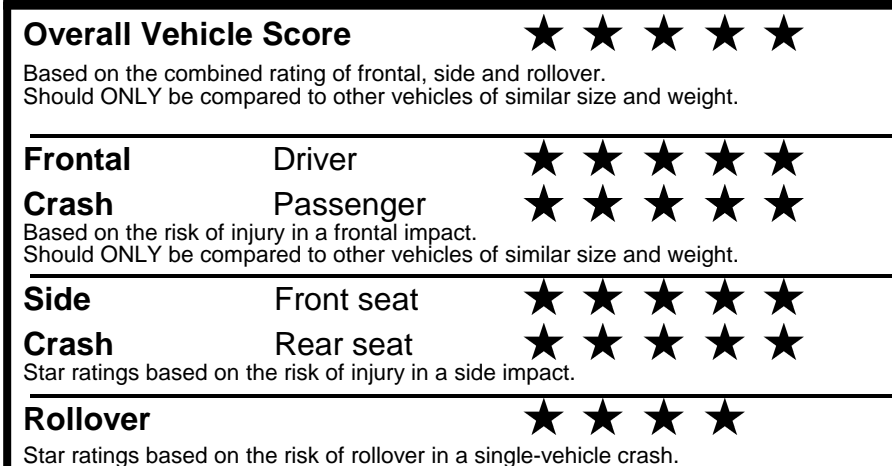

fueleconomy.gov
 Calculate personalized estimates and compare vehicles

Smartphone QR Code

GOVERNMENT 5-STAR SAFETY RATINGS

PARTS CONTENT INFORMATION

FOR VEHICLES IN THIS CAR LINE U.S./CANADIAN PARTS CONTENT: 55 %