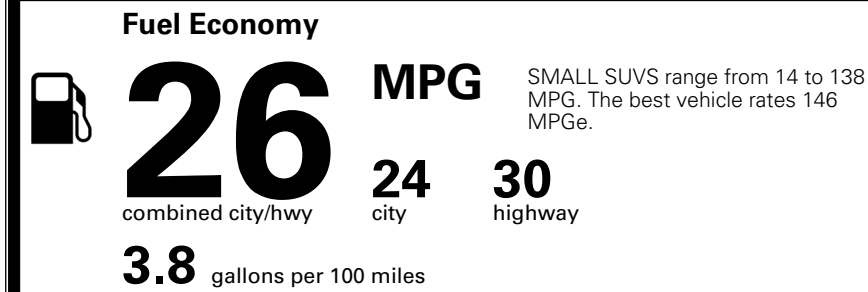

MSRP INCLUDING OPTIONS \$37,785.00

INLAND FREIGHT AND HANDLING \$1,495.00

TOTAL MANUFACTURER'S SUGGESTED RETAIL PRICE ▶ \$39,280.00

EPA DOT Fuel Economy and Environment

Gasoline Vehicle

You spend \$1,000 more in fuel costs over 5 years compared to the average new vehicle.