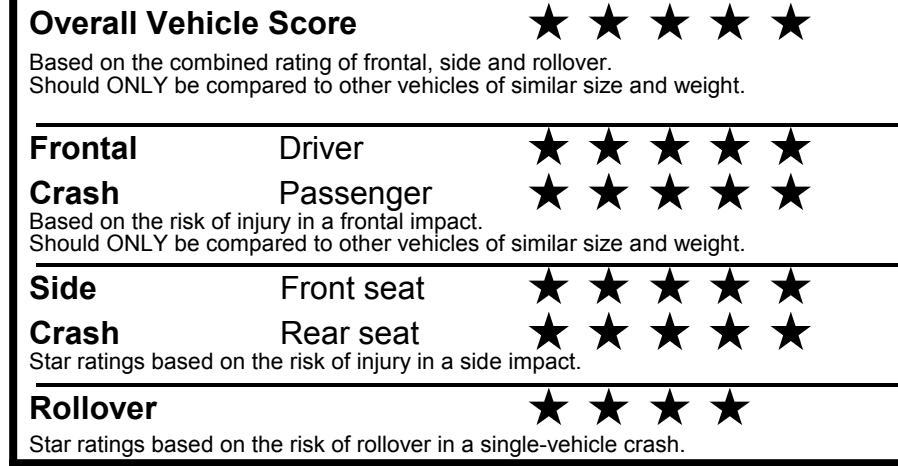

fueleconomy.gov

Calculate personalized estimates and compare vehicles

GOVERNMENT 5-STAR SAFETY RATINGS

Star ratings range from 1 to 5 stars (★★★★★) with 5 being the highest. Source: National Highway Traffic Safety Administration (NHTSA). www.safercar.gov or 1-888-327-4236