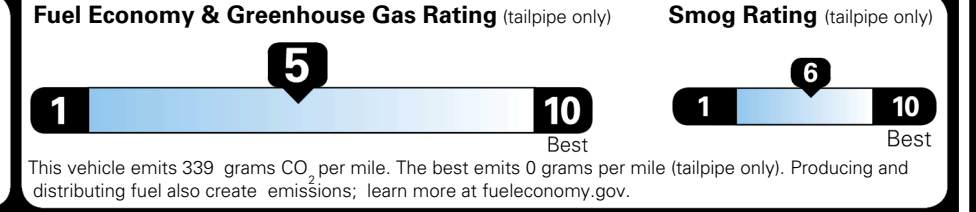

TOTAL ADDITIONAL WEIGHT: 7.2

EPA DOT Fuel Economy and Environment

Gasoline Vehicle

You spend **\$1,000** more in fuel costs over 5 years compared to the average new vehicle.

Annual fuel cost **\$1,900**

Actual results will vary for many reasons, including driving conditions and how you drive and maintain your vehicle. The average new vehicle gets 29 MPG and costs \$8,500 to fuel over 5 years. Cost estimates are based on 15,000 miles per year at \$ 3.30 per gallon. MPGe is miles per gasoline gallon equivalent. Vehicle emissions are a significant cause of climate change and smog.