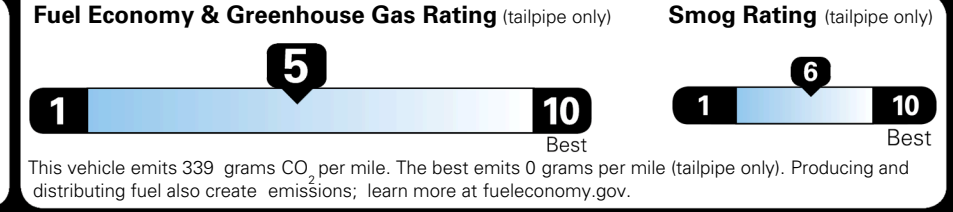

EPA DOT Fuel Economy and Environment

Gasoline Vehicle

You spend **\$1,000** more in fuel costs over 5 years compared to the average new vehicle.

Annual fuel cost **\$1,900**

Actual results will vary for many reasons, including driving conditions and how you drive and maintain your vehicle. The average new vehicle gets 29 MPG and costs \$8,500 to fuel over 5 years. Cost estimates are based on 15,000 miles per year at \$ 3.30 per gallon. MPGe is miles per gasoline gallon equivalent. Vehicle emissions are a significant cause of climate change and smog.