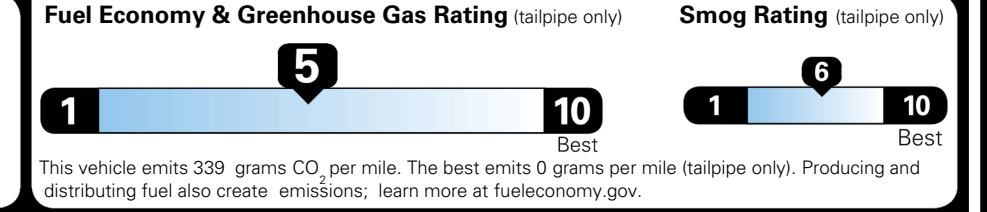

TOTAL ADDITIONAL WEIGHT: 5.6

EPA DOT Fuel Economy and Environment

Gasoline Vehicle

You spend \$1,000 more in fuel costs over 5 years compared to the average new vehicle.

Annual fuel cost \$1,900

Actual results will vary for many reasons, including driving conditions and how you drive and maintain your vehicle. The average new vehicle gets 29 MPG and costs \$8,500 to fuel over 5 years. Cost estimates are based on 15,000 miles per year at \$ 3.30 per gallon. MPGe is miles per gasoline gallon equivalent. Vehicle emissions are a significant cause of climate change and smog.