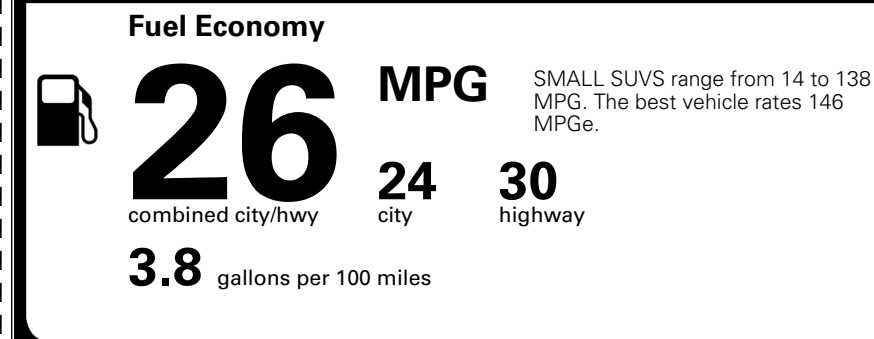

TOTAL ADDITIONAL WEIGHT: 5.6

EPA DOT Fuel Economy and Environment

Gasoline Vehicle

You spend \$1,000 more in fuel costs over 5 years compared to the average new vehicle.

Annual fuel cost \$1,900

Actual results will vary for many reasons, including driving conditions and how you drive and maintain your vehicle. The average new vehicle gets 29 MPG and costs \$8,500 to fuel over 5 years. Cost estimates are based on 15,000 miles per year at \$ 3.30 per gallon. MPGe is miles per gasoline gallon equivalent. Vehicle emissions are a significant cause of climate change and smog.