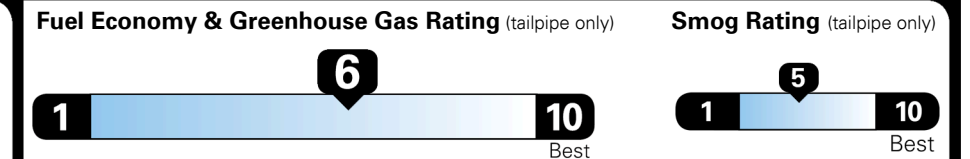

This vehicle emits 316 grams CO₂ per mile. The best emits 0 grams per mile (tailpipe only). Producing and distributing fuel also create emissions; learn more at fueleconomy.gov.

Actual results will vary for many reasons, including driving conditions and how you drive and maintain your vehicle. The average new vehicle gets 28 MPG and costs $9,750 to fuel over 5 years. Cost estimates are based on 15,000 miles per year at $ 3.60 per gallon. MPGe is miles per gasoline gallon equivalent. Vehicle emissions are a significant cause of climate change and smog.

fueleconomy.gov

Calculate personalized estimates and compare vehicles

GOVERNMENT 5-STAR SAFETY RATINGS

PARTS CONTENT INFORMATION

Overall Vehicle Score ★ ★ ★ ★ ★

Based on the combined rating of frontal, side and rollover. Should ONLY be compared to other vehicles of similar size and weight.

Frontal Driver ★ ★ ★ ★ ★

Crash Passenger ★ ★ ★ ★ ★

Based on the risk of injury in a frontal impact. Should ONLY be compared to other vehicles of similar size and weight.

Side Front seat ★ ★ ★ ★ ★

Crash Rear seat ★ ★ ★ ★ ★

Star ratings based on the risk of injury in a side impact.

Rollover ★ ★ ★ ★ ★

Star ratings based on the risk of rollover in a single-vehicle crash.

Star ratings range from 1 to 5 stars (★★★★★) with 5 being the highest.

Source: National Highway Traffic Safety Administration (NHTSA).

www.safercar.gov or 1-888-327-4236

Manufacturer's suggested retail price includes Manufacturer's recommended pre-delivery service. License and title fees, state and local taxes and other dealer installed options and accessories are not included in the manufacturer's suggested retail price.

FOR VEHICLES IN THIS CAR LINE U.S./CANADIAN PARTS CONTENT: 60 %

MAJOR SOURCES OF FOREIGN PARTS: KOREA: 30%

NOTE: PARTS CONTENT DOES NOT INCLUDE FINAL ASSEMBLY, DISTRIBUTION, OR OTHER NON-PARTS COSTS.

FOR THIS VEHICLE FINAL ASSEMBLY POINT: WEST POINT, GA, USA

COUNTRY OF ORIGIN

ENGINE (MOTOR): USA

TRANSMISSION: USA