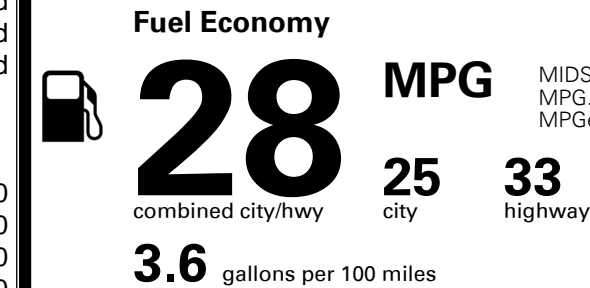

EPA DOT Fuel Economy and Environment

Gasoline Vehicle

MIDSIZE CARS range from 15 to 132 MPG. The best vehicle rates 140 MPGe.

You save $0
in fuel costs over 5 years compared to the average new vehicle.

Annual fuel cost
$1,950