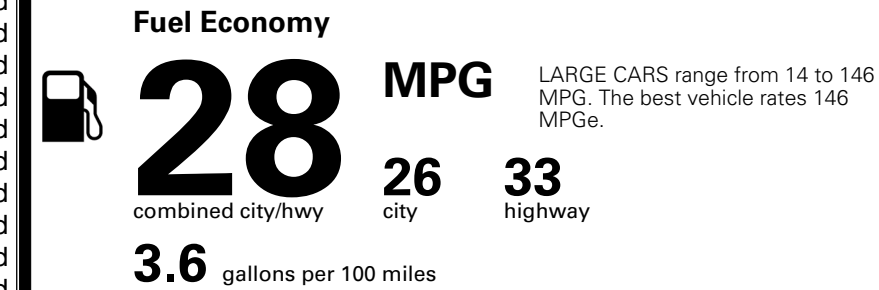

\$395.00
 \$2,300.00

\$190.00
 \$55.00

MSRP INCLUDING OPTIONS

\$ 31,830.00

INLAND FREIGHT AND HANDLING

\$ 1,245.00

TOTAL MANUFACTURER'S SUGGESTED RETAIL PRICE ▶

\$ 33,075.00

TOTAL ADDITIONAL WEIGHT: 11.9

EPA DOT Fuel Economy and Environment

Gasoline Vehicle

You spend \$250 more in fuel costs over 5 years compared to the average new vehicle.

Annual fuel cost \$1,750

Actual results will vary for many reasons, including driving conditions and how you drive and maintain your vehicle. The average new vehicle gets 29 MPG and costs \$8,500 to fuel over 5 years. Cost estimates are based on 15,000 miles per year at \$ 3.30 per gallon. MPGe is miles per gasoline gallon equivalent. Vehicle emissions are a significant cause of climate change and smog.