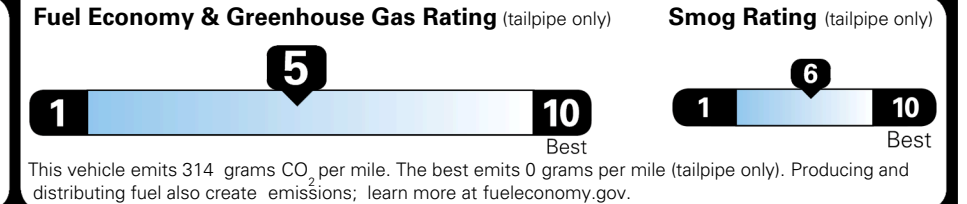

TOTAL ADDITIONAL WEIGHT: 11.9

EPA DOT Fuel Economy and Environment

Gasoline Vehicle

You spend \$250 more in fuel costs over 5 years compared to the average new vehicle.

Annual fuel cost \$1,750

Actual results will vary for many reasons, including driving conditions and how you drive and maintain your vehicle. The average new vehicle gets 29 MPG and costs \$8,500 to fuel over 5 years. Cost estimates are based on 15,000 miles per year at \$ 3.30 per gallon. MPGe is miles per gasoline gallon equivalent. Vehicle emissions are a significant cause of climate change and smog.